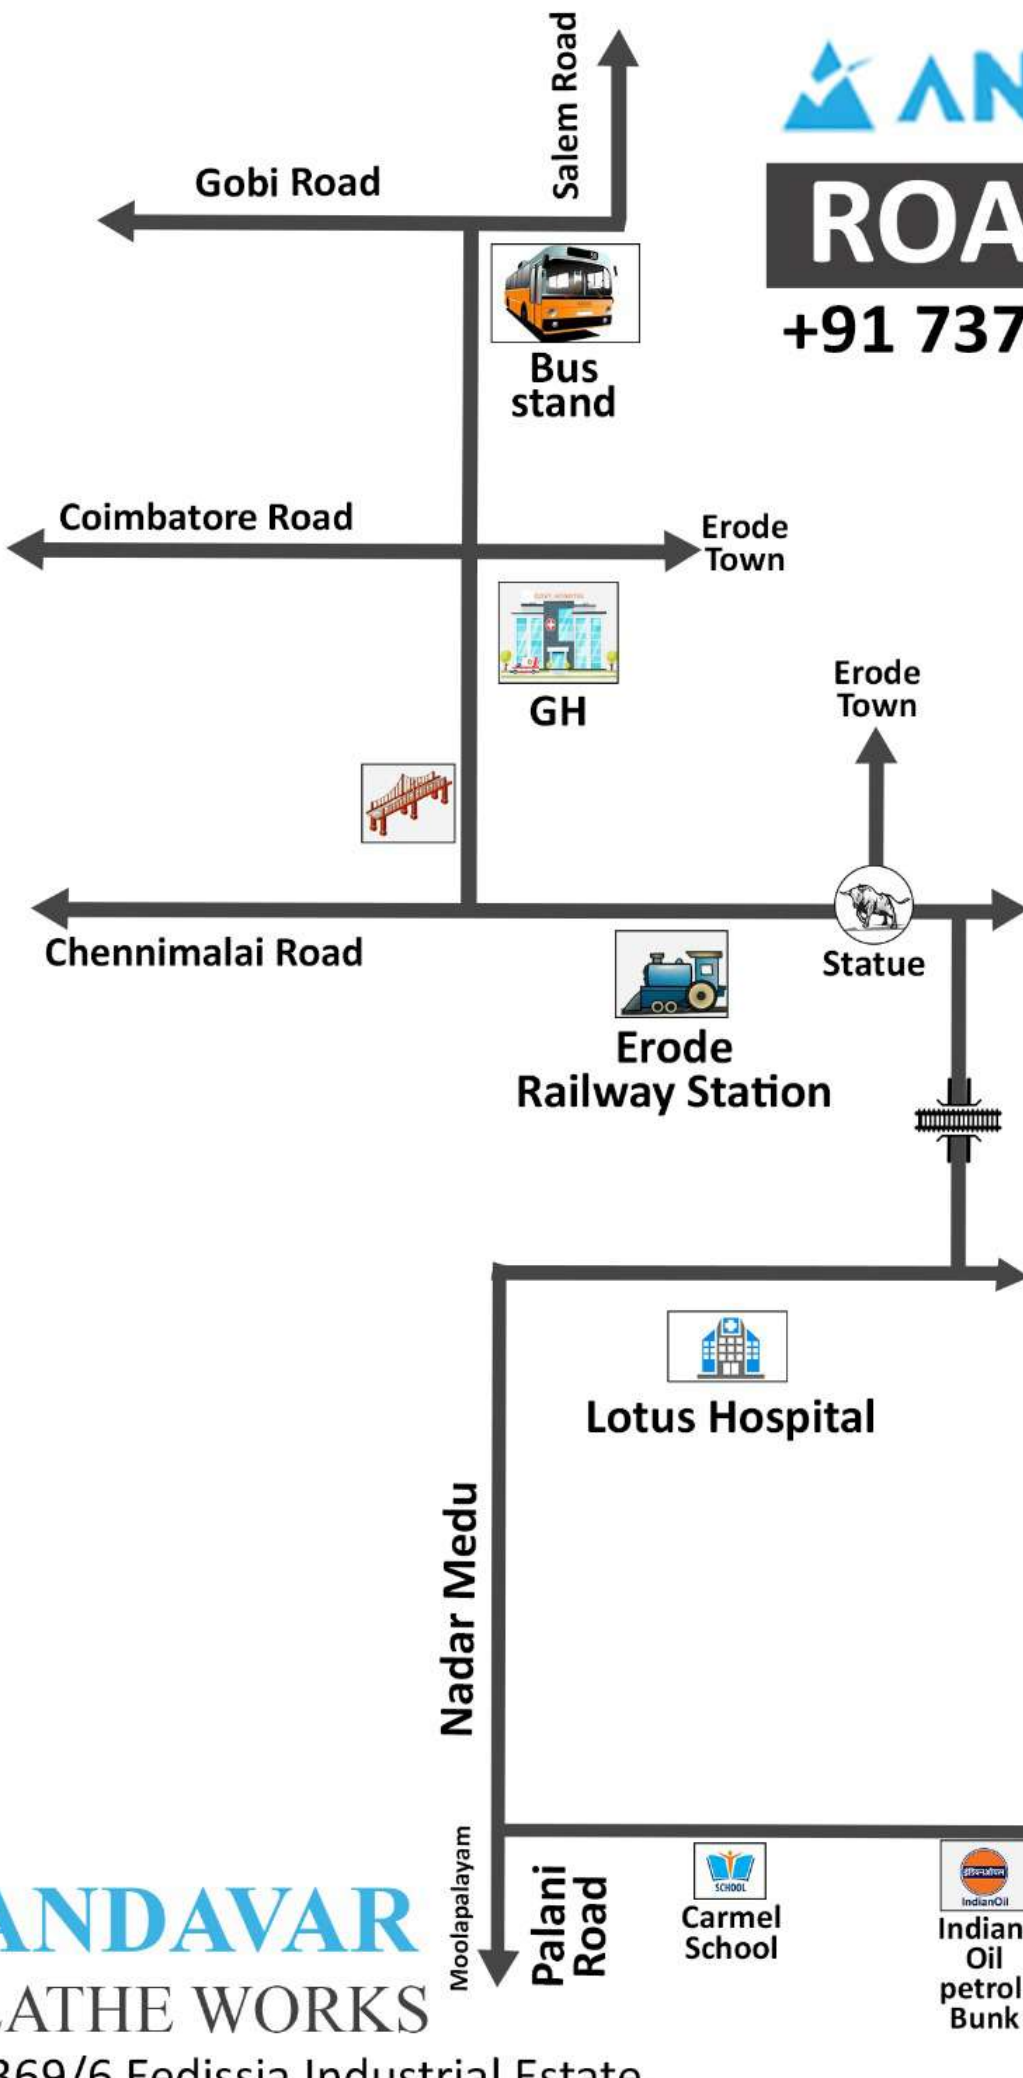

ROAD MAP

+91 73737 85801-12

ANDAVAR
LATHE WORKS

1369/6 Eedissia Industrial Estate,
Karur Bypass Road, Erode - 638 002

ANDAVAR